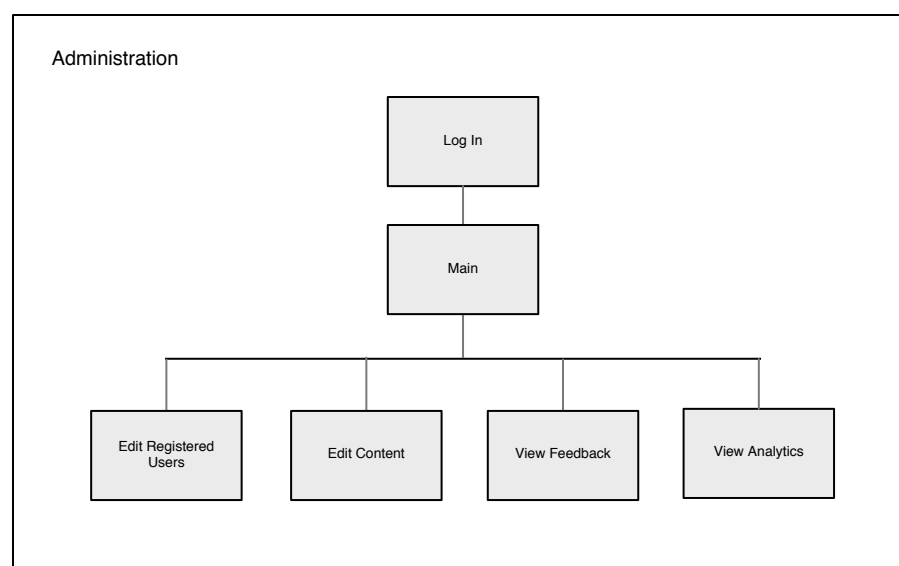

Site Map and Wireframes

SWEETWATER RECORDS

Presented by Method Engine, LLC
February 8, 2006

Version 3.0

Site Map
Sweetwater Records

Sweetwater Records
tagline <TBD>

Browse Music

ARTIST DIRECTORY