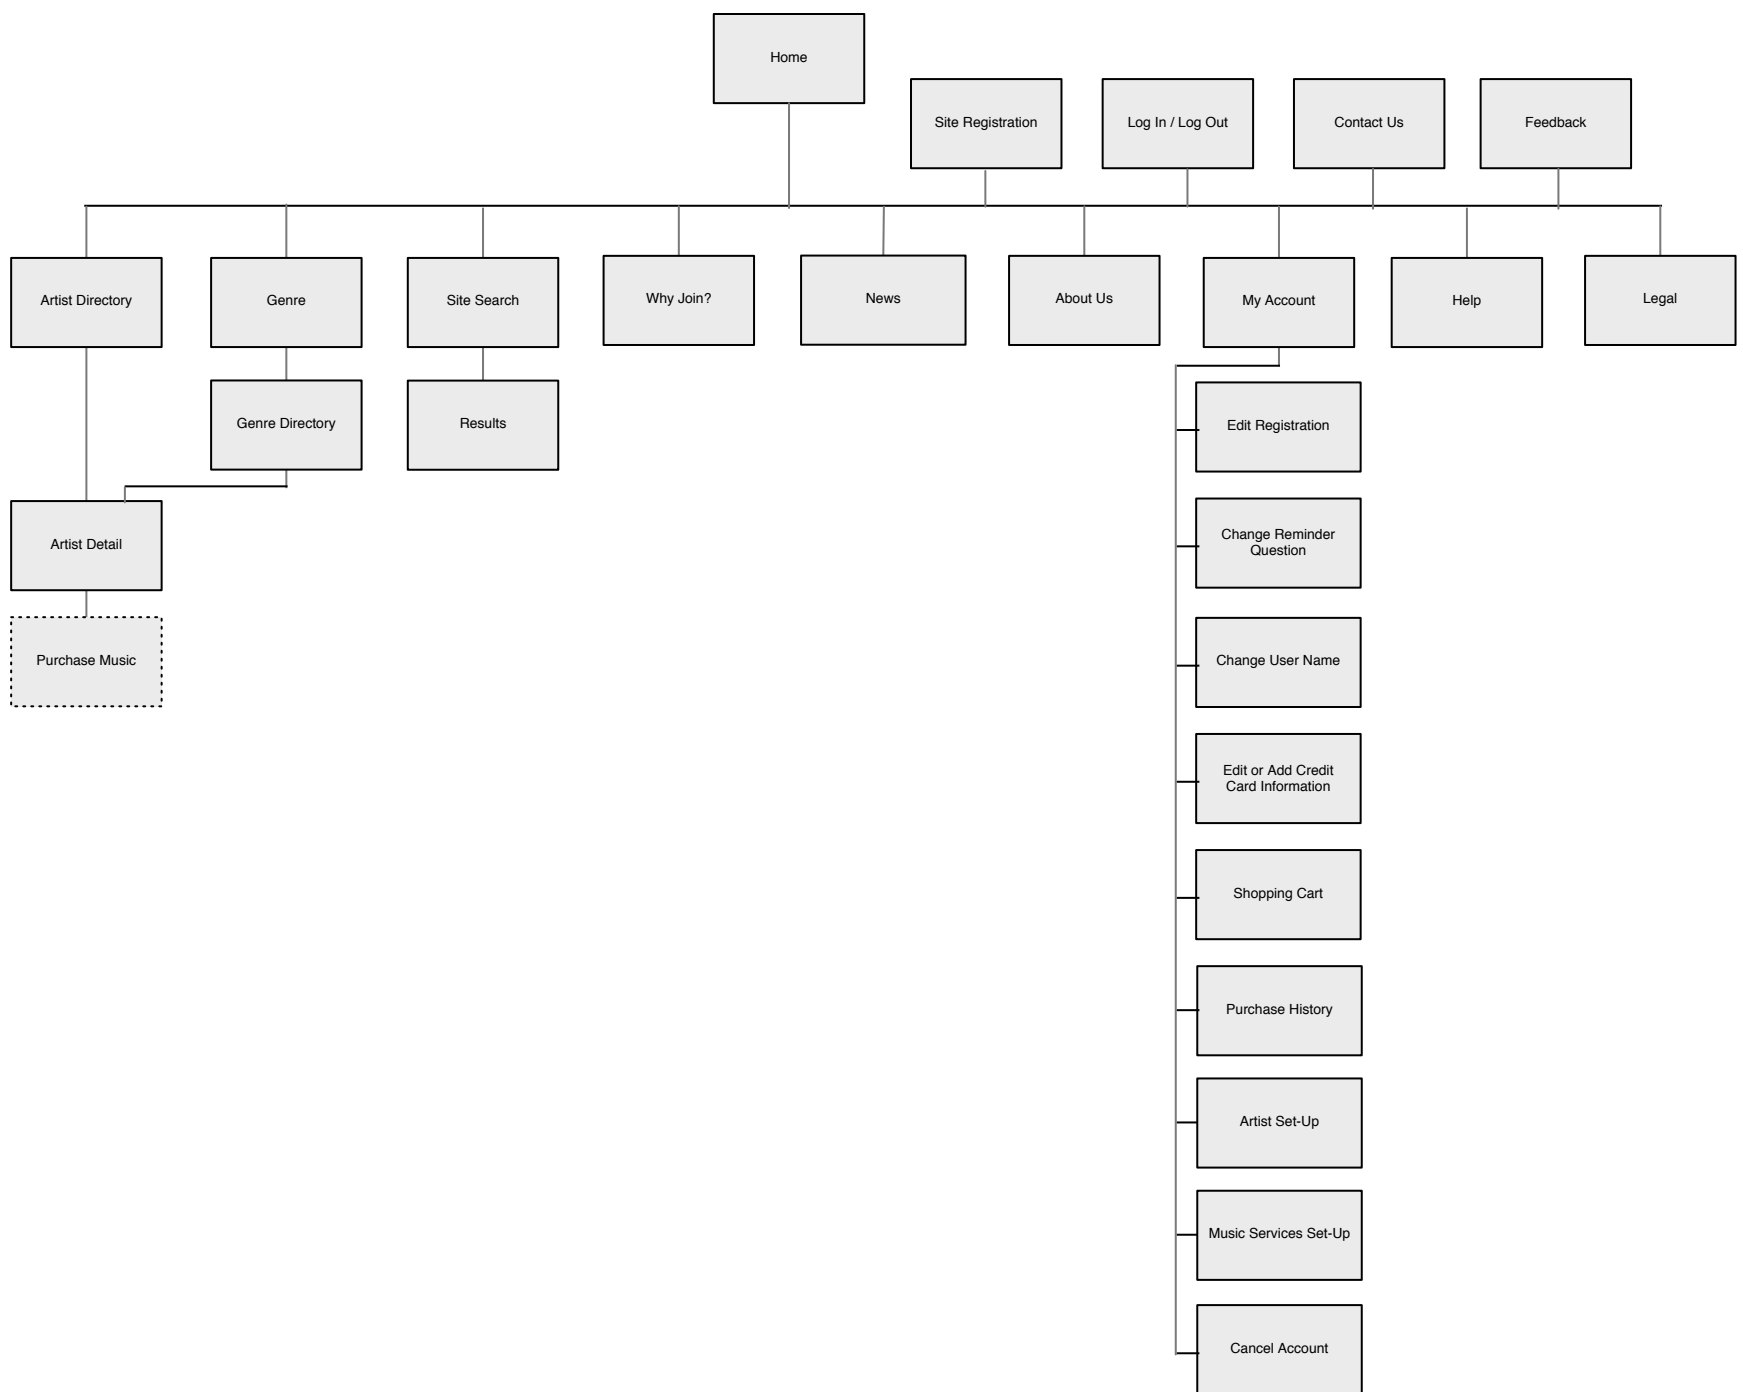

Site Map and Wireframes

SWEETWATER RECORDS

Presented by Method Engine, LLC
February 8, 2006

Version 3.0

Site Map
Sweetwater Records

Sweetwater Records
tagline <TBD>

Browse Music

ARTIST DIRECTORY

(Site Features/
Site Mission)

[Register](#)

[Take a tour of the site](#)

Featured Artist
The Paperboys

Describing The Paperboys' sound isn't easy. Never ones to do the same thing twice or rest on their past success, their music is always evolving, yet grounded by the vision of Mexican-Canadian founder Tom Landa.